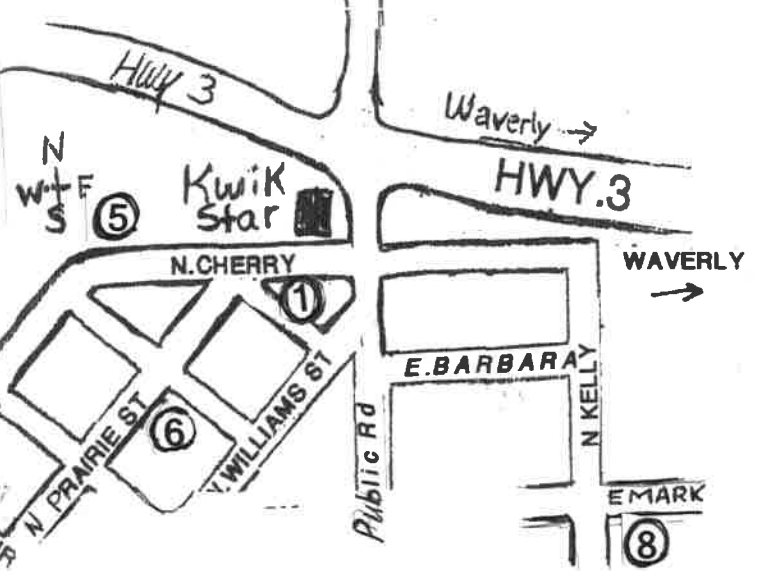

www.shellrockiowa.org

Shell Rock Bazaars 2018
 Saturday Nov. 17 9am-3pm
 Some locations open Fri. & Sat.

1. **Art & Design Antiques** 608 N Cherry. Entrance on street behind home. ...Antiques from 1940's farmstead..Refurbished-reclaimed. Fireside cocoa Jewelry by Lorraine **Open Thurs-Sat this week 885-4511**
2. **Custom Creations** 313 S Cherry St. Country Crafts and embroidered Personalized gift ideas.
3. **Heart & Home** 502 S Albright St. Bakery- Homemade Pies Breads etc- candies. Open Friday 9-5 and Sat 9-3 885-4835
4. **Elementary School** 214 N Cherry St. Crafters and Home Business Showcase
5. **Shell Rock ESB building**..513 N Cherry home based business -crafts.- Food
6. **Faith Lutheran Church**...422 N Prairie Craft Vendors... Food
7. **Color St. Nails-31 bags**..218 S Cherry St.
8. **Holiday Crafter** 606 E Mark St.