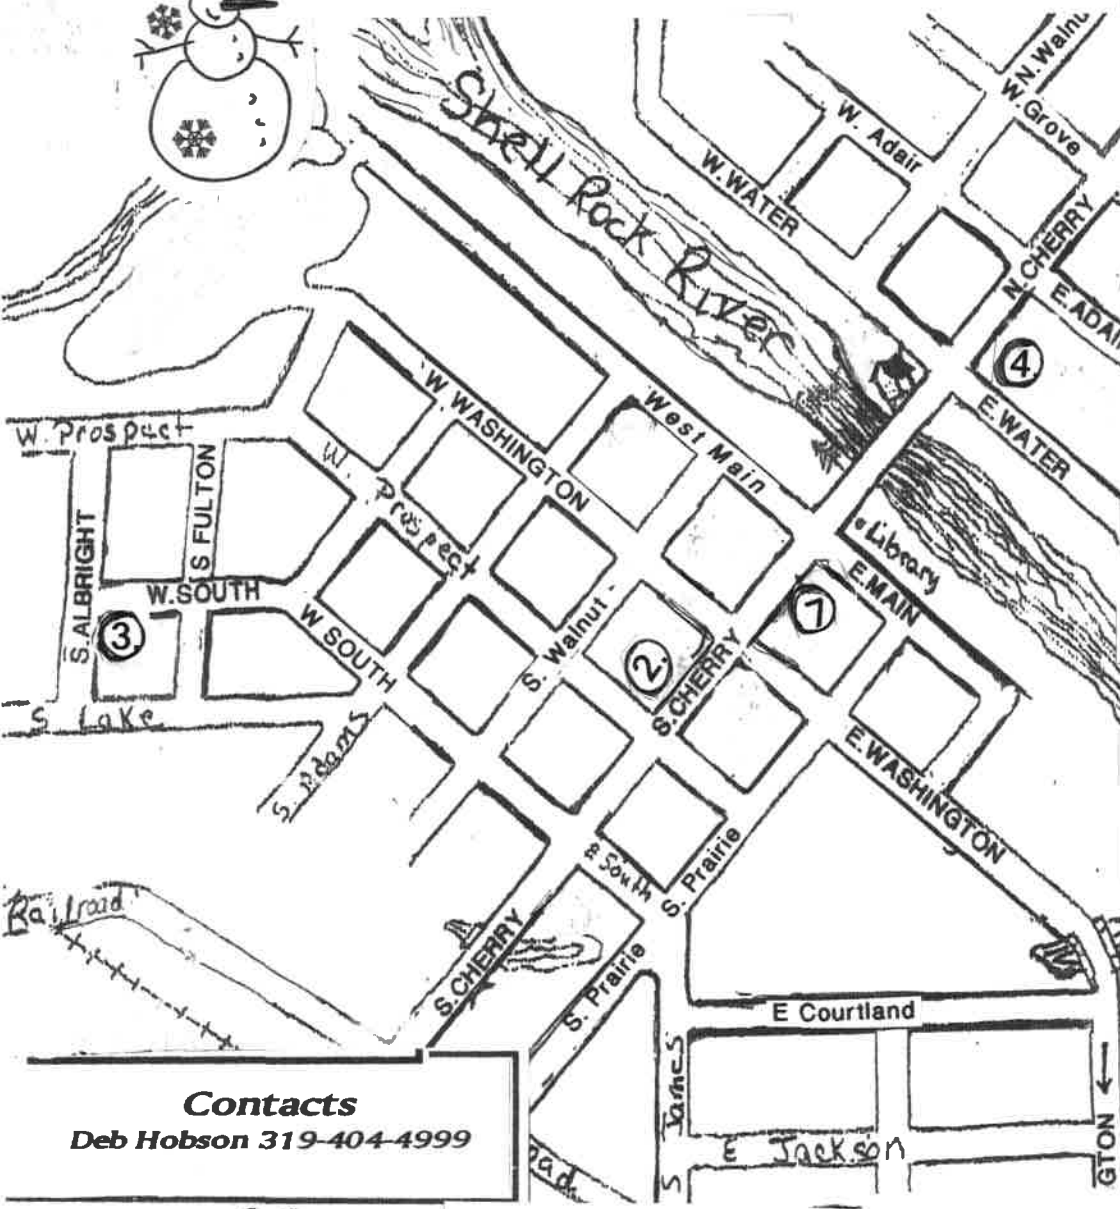

Shell Rock Bazaars 2018
Saturday Nov. 17 9am-3pm
Some locations open Fri. & Sat.

1. **Art & Design Antiques** 608 N Cherry. Entrance on street behind home. ...Antiques from 1940's farmstead..Refurbished-reclaimed. Fireside cocoa Jewelry by Lorraine **Open Thurs-Sat this week 885-4511**
2. **Custom Creations** 313 S Cherry St. Country Crafts and embroidered Personalized gift ideas.
3. **Heart & Home** 502 S Albright St. Bakery- Homemade Pies Breads etc- candies. Open Friday 9-5 and Sat 9-3 885-4835
4. **Elementary School** 214 N Cherry St. Crafters and Home Business Showcase
5. **Shell Rock ESB building**..513 N Cherry home based business -crafts.- Food
6. **Faith Lutheran Church**...422 N Prairie Craft Vendors... Food
7. **Color St. Nails-31 bags**..218 S Cherry St.
8. **Holiday Crafter** 606 E Mark St.

Contacts
Deb Hobson 319-404-4999

Food provided by Relay for Life at the ESB bldg and Faith Lutheran Church on Sat